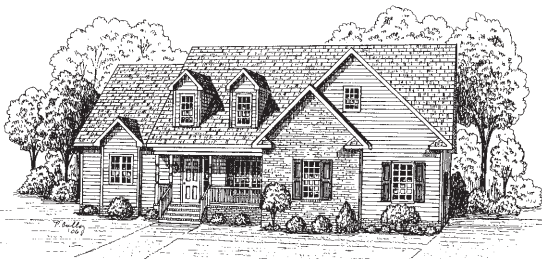

GOODING CONSTRUCTION

CUSTOM BUILDERS

The Bridgeport

\$185,950

1,862 sq. ft.

545 sq. ft. garage

1,400 unfin. sq. ft.

"We are committed to building a quality custom home."